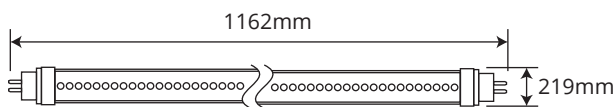

Dimension

Applications

Specifications

General Informations	
Product name	NEX Enova Plus T5-16
Rated power	16W
Luminous efficiency	≥130 Lm/W
Luminous flux	≥2100 Lumen
Color temp.	Warm white(3000K±300) Natural white (4000K±400) Cool white (6000K±500)
CRI (Ra)	≥80
Beam angle	140 Deg.
IP protection	IP20
Replacement	T5 28W Fluorescent tube
Lamp base	G5
Dimensions	W219 x L1162 mm
Weight	190 g.
Housing material	Aluminum AL6063
Cover material	Plastic UL94 V-0
Operating temp.	-40°C to 45°C
Operating humi.	10% to 90%
Lifespan	50,000 Hrs.
Warranty	3 Years*

Tel. +662 204 7565
Fax. +662 938 3672
Email: info@nexledtech.com

www.nexledtech.com
www.nexinnotech.com

Dimension

Applications

Specifications

General Informations		Electrical Informations	
Product name	NEX Enova Plus T5-18	Driver	Built-in
Rated power	18W	Input voltage	AC85-265V
Luminous efficiency	≥130 Lm/W	Frequency	50/60Hz
Luminous flux	≥2300 Lumen (3000K) ≥2300 Lumen (4000K) ≥2400 Lumen (6000K)	Input type	Double-end
Color temp.	Warm white(3000K±300) Natural white (4000K±400) Cool white (6000K±500)	Power factor	≥0.90
CRI (Ra)	≥80	Total harmonic (THD)	≤10%
Beam angle	140 Deg.	Surge protection	>2kV
IP protection	IP20	Light fricker	Fricker free
Replacement	T5 28W Fluorescent tube	Certificates & Test reports	
Lamp base	G5	Certificates	CE, RoHS, TISI
Dimensions	W219 x L1162 mm	Test reports	LM80/TM21, LM79
Weight	190 g.	Remark: The information contained in this document is subject to change without notice. * 18Hrs/Day	
Housing material	Aluminum AL6063		
Operating temp.	-40°C to 45°C		
Operating humi.	10% to 90%		
Lifespan	50,000 Hrs.		
Warranty	3 Years*		