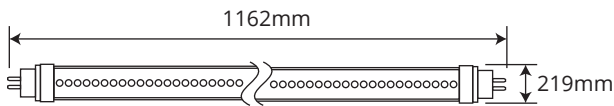

Dimension

Applications

Specifications

General Informations	
Product name	NEX Enova Plus T5-16
Rated power	16W
Luminous efficiency	≥130 Lm/W
Luminous flux	≥2100 Lumen
Color temp.	Warm white(3000K±300) Natural white (4000K±400) Cool white (6000K±500)
CRI (Ra)	≥80
Beam angle	140 Deg.
IP protection	IP20
Replacement	T5 28W Fluorescent tube
Lamp base	G5
Dimensions	W219 x L1162 mm
Weight	190 g.
Housing material	Aluminum AL6063
Cover material	Plastic UL94 V-0
Operating temp.	-40°C to 45°C
Operating humi.	10% to 90%
Lifespan	50,000 Hrs.
Warranty	3 Years*

Tel. +662 204 7565
Fax. +662 938 3672
Email: info@nexledtech.com

www.nexledtech.com
www.nexinnotech.com

Dimension

Applications

Specifications

General Informations		Electrical Informations	
Product name	NEX Enova Plus T5-18	Driver	Built-in
Rated power	18W	Input voltage	AC85-265V
Luminous efficiency	≥130 Lm/W	Frequency	50/60Hz
Luminous flux	≥2300 Lumen (3000K) ≥2300 Lumen (4000K) ≥2400 Lumen (6000K)	Input type	Double-end
Color temp.	Warm white(3000K±300) Natural white (4000K±400) Cool white (6000K±500)	Power factor	≥0.90
CRI (Ra)	≥80	Total harmonic (THD)	≤10%
Beam angle	140 Deg.	Surge protection	>2kV
IP protection	IP20	Light fricker	Fricker free
Replacement	T5 28W Fluorescent tube	Certificates & Test reports	
Lamp base	G5	Certificates	CE, RoHS, TISI
Dimensions	W219 x L1162 mm	Test reports	LM80/TM21, LM79
Weight	190 g.	Remark: The information contained in this document is subject to change without notice. * 18Hrs/Day	
Housing material	Aluminum AL6063		
Operating temp.	-40°C to 45°C		
Operating humi.	10% to 90%		
Lifespan	50,000 Hrs.		
Warranty	3 Years*		