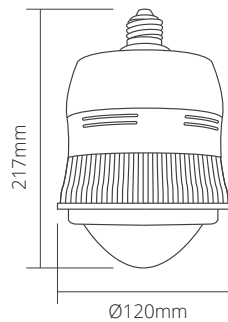

NEX Venus

LED High Bay 60W

≥5400Lm

CRI≥80

PF≥0.95

Specification

Product Name	Venus HB-60	IP Grade	IP20
Rated Power	60W	Dimension	Ø120x217mm
LED Type	SMD	Base Lamp	E27/ E40
Luminous Efficiency	90Lm/W	Replacement	150W HID
Luminous Flux	≥5400Lm	Material	aluminum and Lens
Color Temp.	Warm white (3000K±300K) Cool white (6500K±500K)	Lens Material	Optical glass
CRI	≥80	Lens Transmission	≥93%
Beam Angle	60°/ 90°/ 120°	Weight	0.88 KG
Driver	Internal	Operating Temp.	-25°C to 45°C
Input Voltage	AC90-265V	Operating Humi.	10% to 90%
Frequency	50/60Hz	Certificate	CE, RoHS, TISI
Power Factor	≥0.95	Test Reports	LM79, LM80
Harmonic (THD)	≤15%	Life Span	≥35000Hrs.
Dimmable	No	Warranty	2 Years

Remark: The information contained in this document is subject to change without notice.

NEX Office

Singapore

50 Raffles Place, #37-00 Singapore Land
Tower 048623 Singapore
Tel.: (+65) 6829 7014 Fax.: (+65) 6829 707

Email: info@nexledtec.com www.nexledtec.com

Taiwan

4F, No.105 Zhongcheng Rd., Tucheng Distric,
New Taipei City 23674 Taiwan
Tel.: 886-2-22697815 Fax.: 886-2-22697807

Thailand

Q House Lumpini, 1 South Sathorn Rd., 27F,
Tungmahamek, Sathorn, Bangkok 10120 Thailand
Tel.&Fax.: +662 938 3672