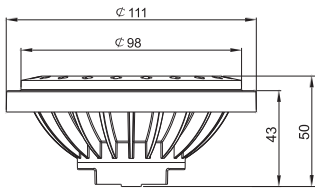

### Dimensions (Unit: mm)

10W/12W/16W

CITIZEN COB

SDCM < 3

10W/12W/16W

CRI 80/90

15° / 30°

Color Black/ White