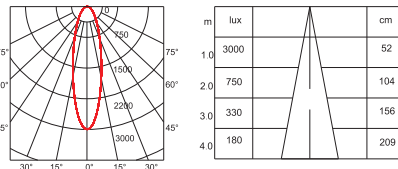

### Dimensions (Unit: mm)

10W/12W/16W

CITIZEN COB

SDCM < 3

10W/12W/16W

CRI 80/90

15° / 30°

Color Black/ White

### Photometric diagram

10W 30° 3000K CRI > 90

12W 30° 3000K CRI > 90

16W 30° 3000K CRI > 90