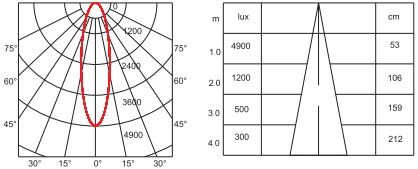

### Dimensions (Unit: mm)

10W/12W/16W

CITIZEN COB

SDCM < 3

10W/12W/16W

CRI 80/90

15° / 30°

Color Black/ White

### Photometric diagram

10W 30° 3000K CRI > 90

12W 30° 3000K CRI > 90

16W 30° 3000K CRI > 90