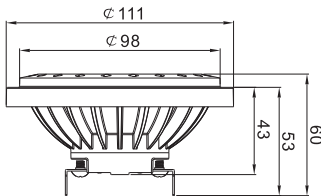

### Dimensions (Unit: mm)

10W/12W/16W

CITIZEN COB

SDCM < 3

10W/12W/16W

CRI 80/90

15° / 30°

Color Black/ White