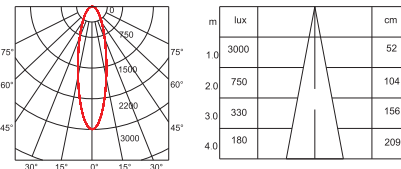

### Dimensions (Unit: mm)

10W/12W/16W

CITIZEN COB

SDCM < 3

10W/12W/16W

CRI 80/90

15° / 30°

Color Black/ White

### Photometric diagram

10W 30° 3000K CRI > 90

12W 30° 3000K CRI > 90

16W 30° 3000K CRI > 90