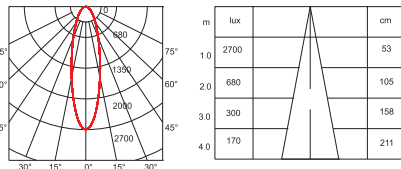

### Dimensions (Unit: mm)

10W/12W/16W

CITIZEN COB

SDCM < 3

10W/12W/16W

CRI 80/90

15° / 30°

Color Black/ White

### Photometric diagram

10W 30° 3000K CRI > 90

12W 30° 3000K CRI > 90

16W 30° 3000K CRI > 90