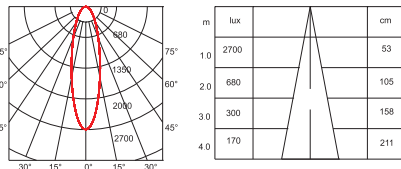

Photometric diagram

10W 30° 3000K CRI > 90