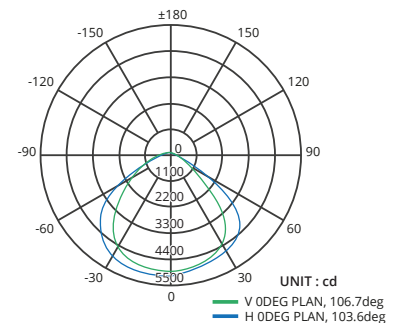

NEX Everest

Flood Light 120W

Lm≥12000

PF≥0.9

IP65

110° Beam Angle

| | | |
|-----|---------|-----------|
| 5m | 155.6Lx | 1271.48cm |
| 10m | 38.89Lx | 2542.95cm |
| 15m | 17.29Lx | 3814.43cm |
| 20m | 9.723Lx | 5085.91cm |
| 25m | 6.223Lx | 6357.38cm |

Height E Angle:103.63deg Diameter

Features

- High grade LED chip from JAPAN
- Toughened Tempered Glass
- High efficiency reflector
- No noise, No flicker, No UV and IR
- High Power Factor (PF) for less energy lost and require smaller which cause less expenses

Specifications

| | | | |
|------------------|--|-----------------|--------------------------|
| Model | FL-120 | Protected grade | IP65 |
| Rated Power | 120W | Beam Angle | 110° |
| Power Factor | >0.9 | Dimension | 310x315mm |
| Input voltage | AC 85-265V | Driver Built-in | Yes |
| Frequency range | 50/60HZ | Cover Material | Tempered Glass |
| Power Efficiency | >93% | Body Material | Aluminium+PC |
| Luminous Flux | ≥12000Lm | Working Temp. | -25°C to 50°C |
| Color temp. | <input type="checkbox"/> Warm white (3000±300K) | Certificate | CE, RoHS |
| | <input type="checkbox"/> Natural white (4000±400K) | Life-span | ≥50,000 Hours |
| | <input type="checkbox"/> Cool white (6000±500K) | Warranty | 3 Years (Option 5 Years) |
| CRI | Ra≥83 | | |