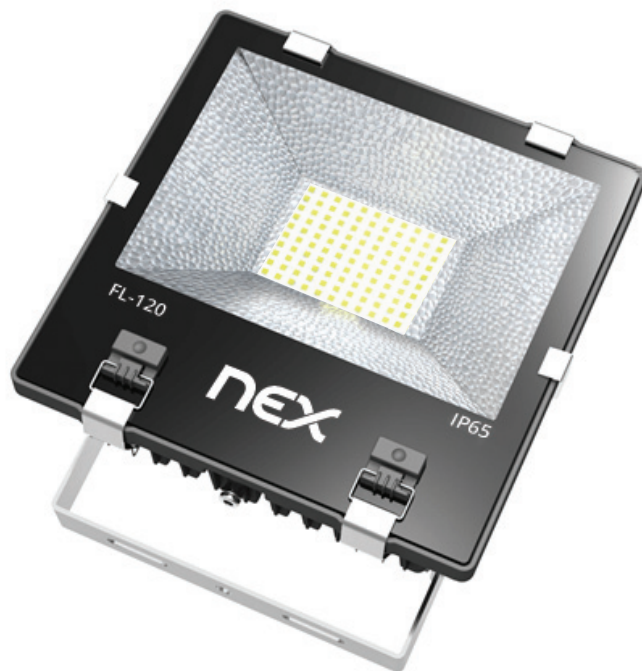

NEX Everest

Flood Light 120W

Lm≥12000

PF≥0.9

IP65

110° Beam Angle

| | | |
|-----|---------|-----------|
| 5m | 155.6Lx | 1271.48cm |
| 10m | 38.89Lx | 2542.95cm |
| 15m | 17.29Lx | 3814.43cm |
| 20m | 9.723Lx | 5085.91cm |
| 25m | 6.223Lx | 6357.38cm |

Height E Angle:103.63deg Diameter

Features

- High grade LED chip from JAPAN
- Toughened Tempered Glass
- High efficiency reflector
- No noise, No flicker, No UV and IR
- High Power Factor (PF) for less energy lost and require smaller which cause less expenses

Specifications

| | | | |
|------------------|--|-----------------|--------------------------|
| Model | FL-120 | Protected grade | IP65 |
| Rated Power | 120W | Beam Angle | 110° |
| Power Factor | >0.9 | Dimension | 310x315mm |
| Input voltage | AC 85-265V | Driver Built-in | Yes |
| Frequency range | 50/60HZ | Cover Material | Tempered Glass |
| Power Efficiency | >93% | Body Material | Aluminium+PC |
| Luminous Flux | ≥12000Lm | Working Temp. | -25°C to 50°C |
| Color temp. | <input type="checkbox"/> Warm white (3000±300K) | Certificate | CE, RoHS |
| | <input type="checkbox"/> Natural white (4000±400K) | Life-span | ≥50,000 Hours |
| | <input type="checkbox"/> Cool white (6000±500K) | Warranty | 3 Years (Option 5 Years) |
| CRI | Ra≥83 | | |