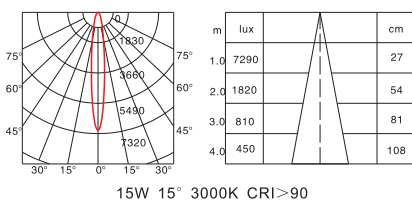

### Photometric Diagram

### Order Information

Code	Power	LED Current	CCT	Luminous Flux	CRI	PF
NL-DL-D8B-045-8-30-A-T-W	15W	360mA	3000K	24° 1134lm	90	≥0.95